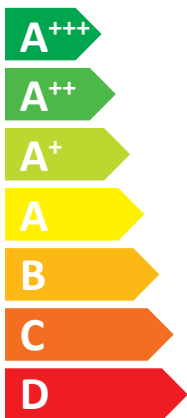

## WATERKOTTE

Basic Line Ai1 Air 5008.5

A<sup>++</sup>

A

Two icons showing sound power levels: a speaker icon with a house inside and a value of 42 dB, and a house icon with a speaker inside and a value of 62 dB.