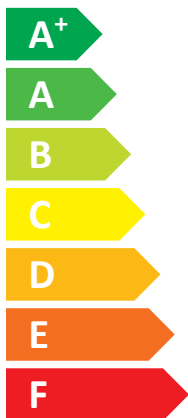

## WATERKOTTE

Basic Line Ai1 Air 5008.5

A<sup>++</sup>

A

Two icons showing sound power levels: a speaker icon with a house inside and a value of 42 dB, and a house icon with a speaker inside and a value of 62 dB.